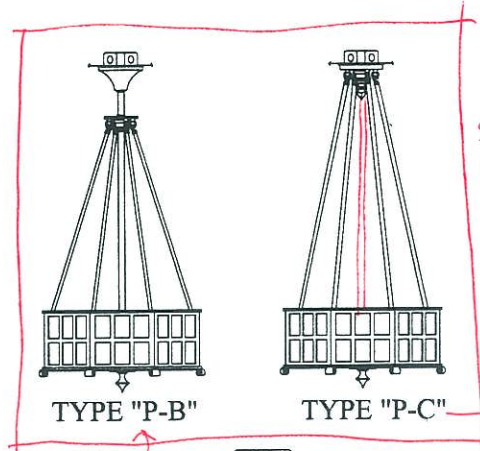

TYPE "C"

TYPE "S"

Copy Room

TYPE "P-B"

TYPE "P-C"

still needs to be revised

first floor corridor

stairs ↴

TYPE "P-FM"

lower ceilings

WASHINGTON UNIVERSITY
NORTH BROOKINGS HALL
6-14-11

TYPE "P-A"

Second Floor Corridors