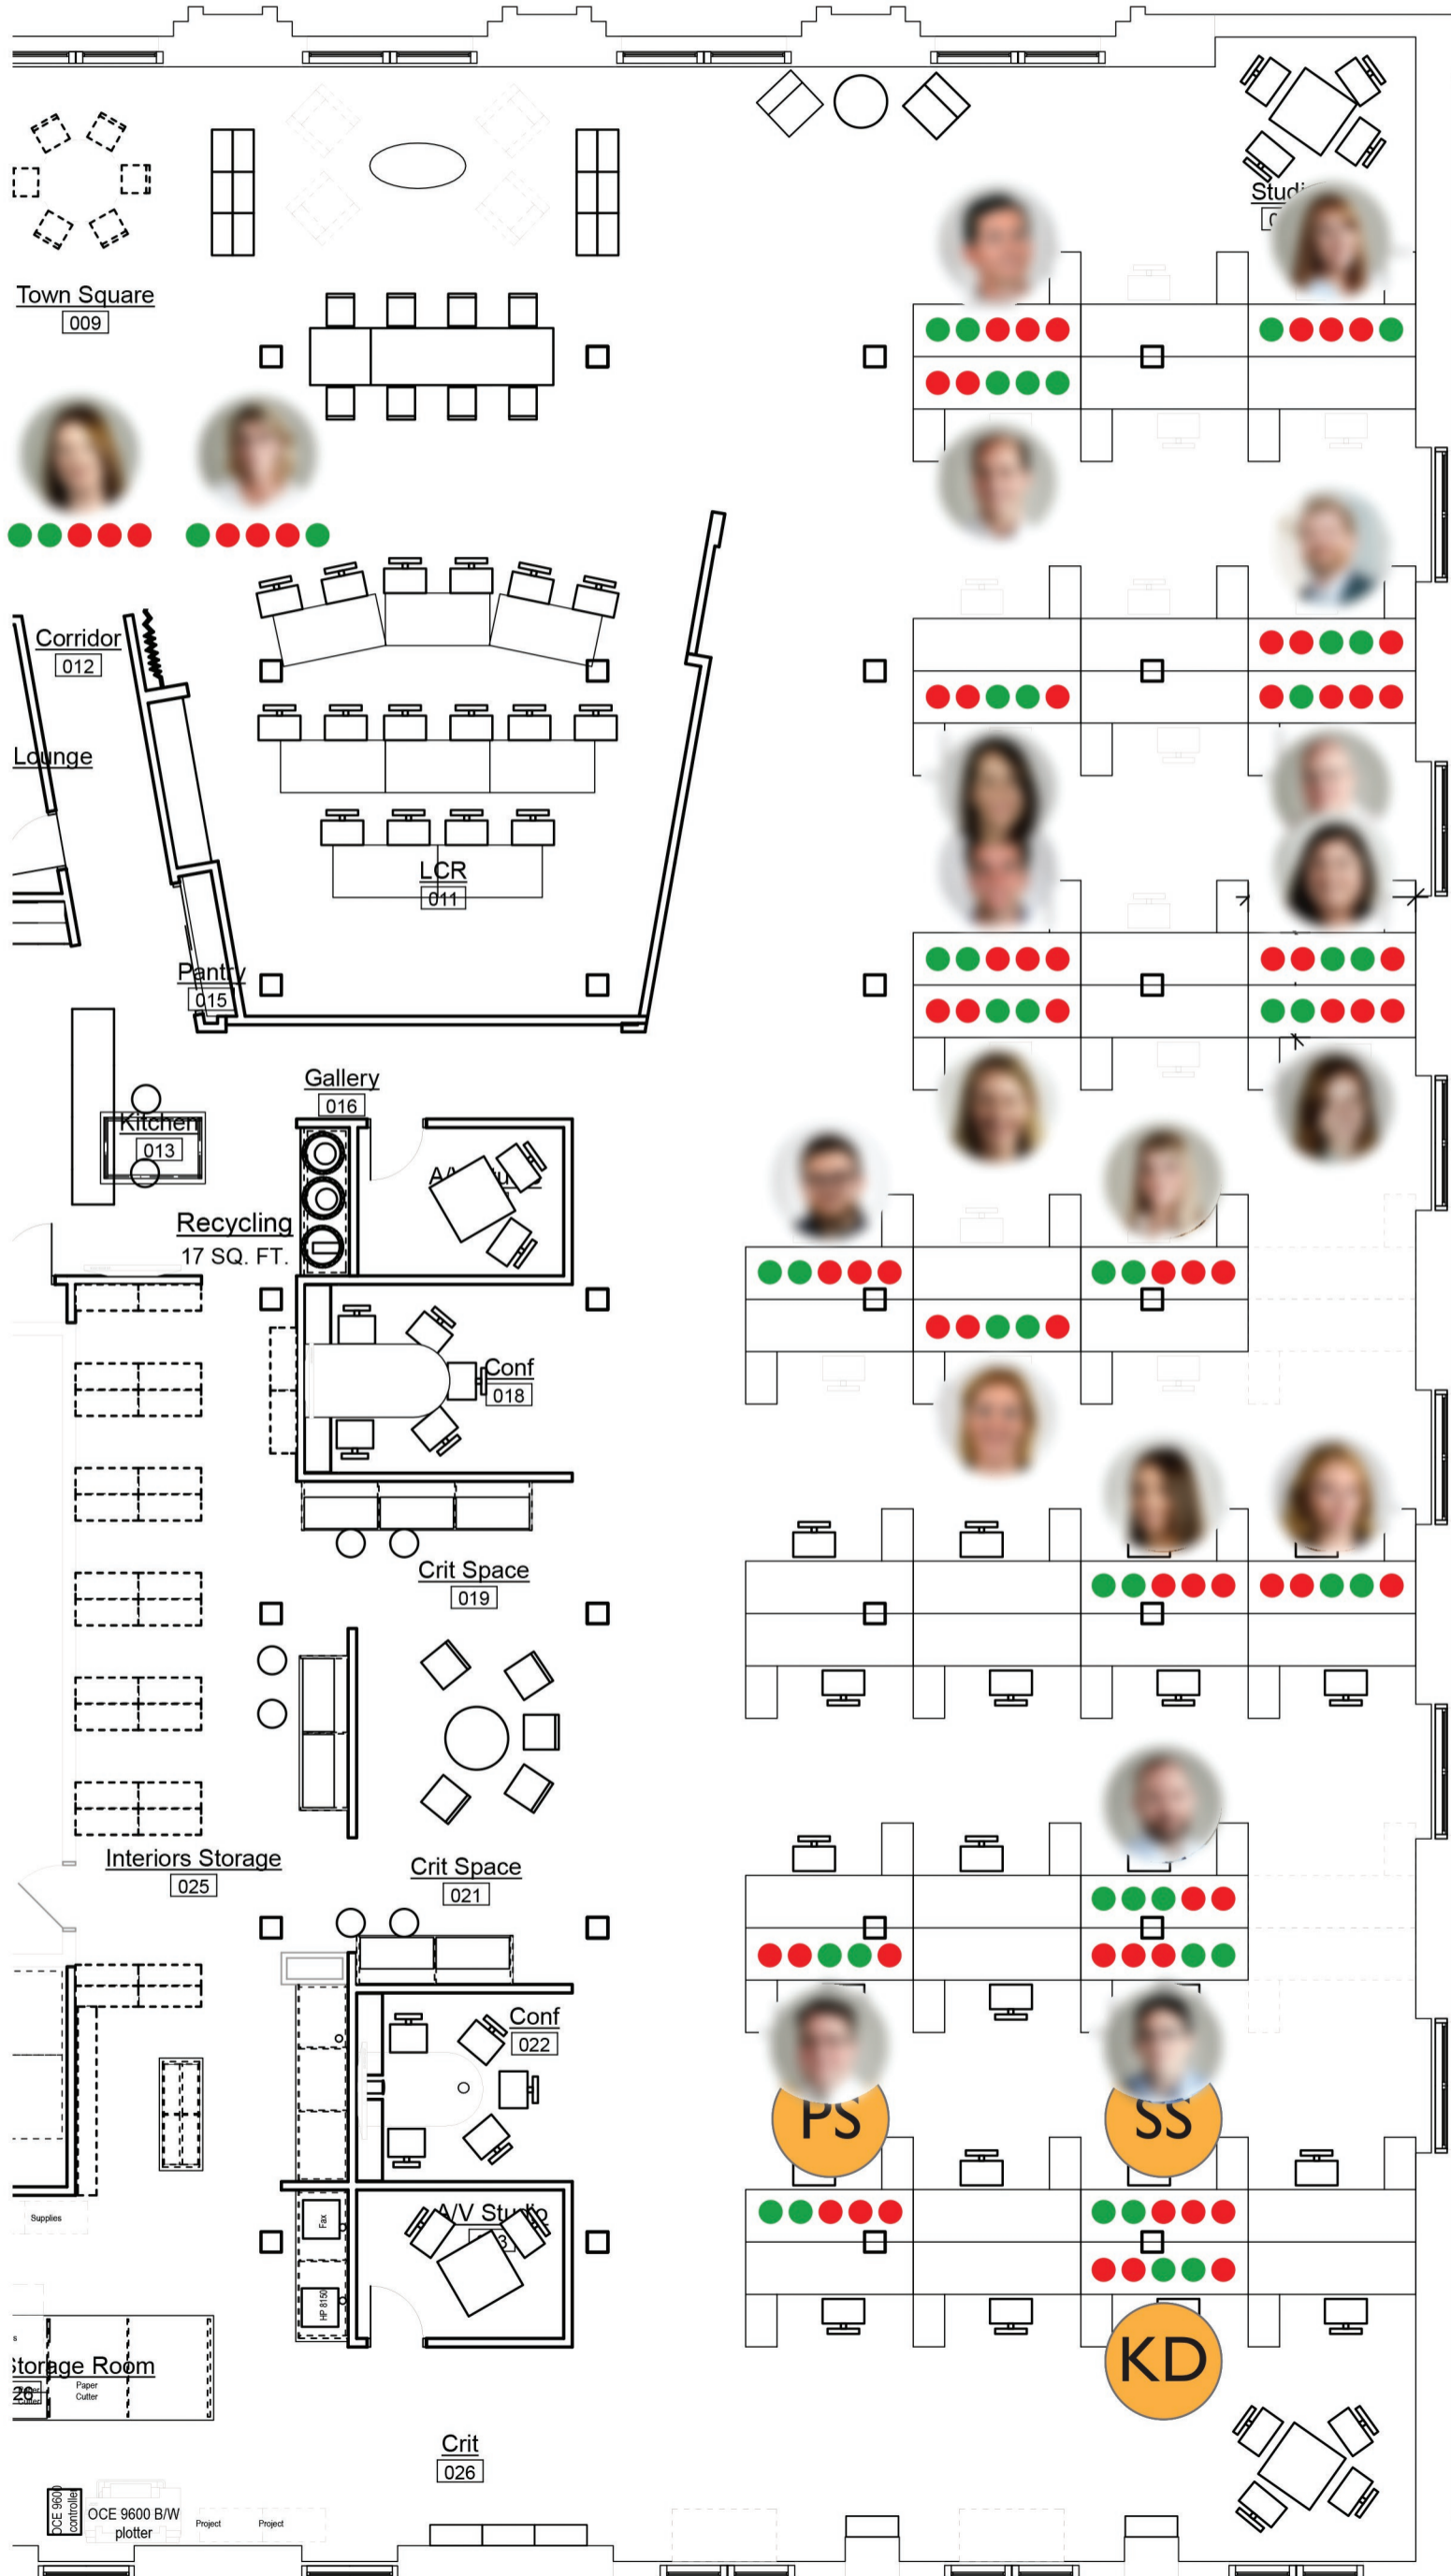

MMA Return-to-Office Layout

2020-06-02

Use the Layers options in Acrobat or Bluebeam to toggle visibility of ALL DAYS and single days.

CURRENTLY DISPLAYING:

ALL DAYS

Monday

Tuesday

Wednesday

Thursday

Friday

RELOCATED EMPLOYEES:

- Malia Kalahale
- Christina Henning
- Marcus Adrian

NOTES:

This is our first draft for RTO. If you wish to be in the office more often, or don't need to be in as often as indicated, please give your feedback.